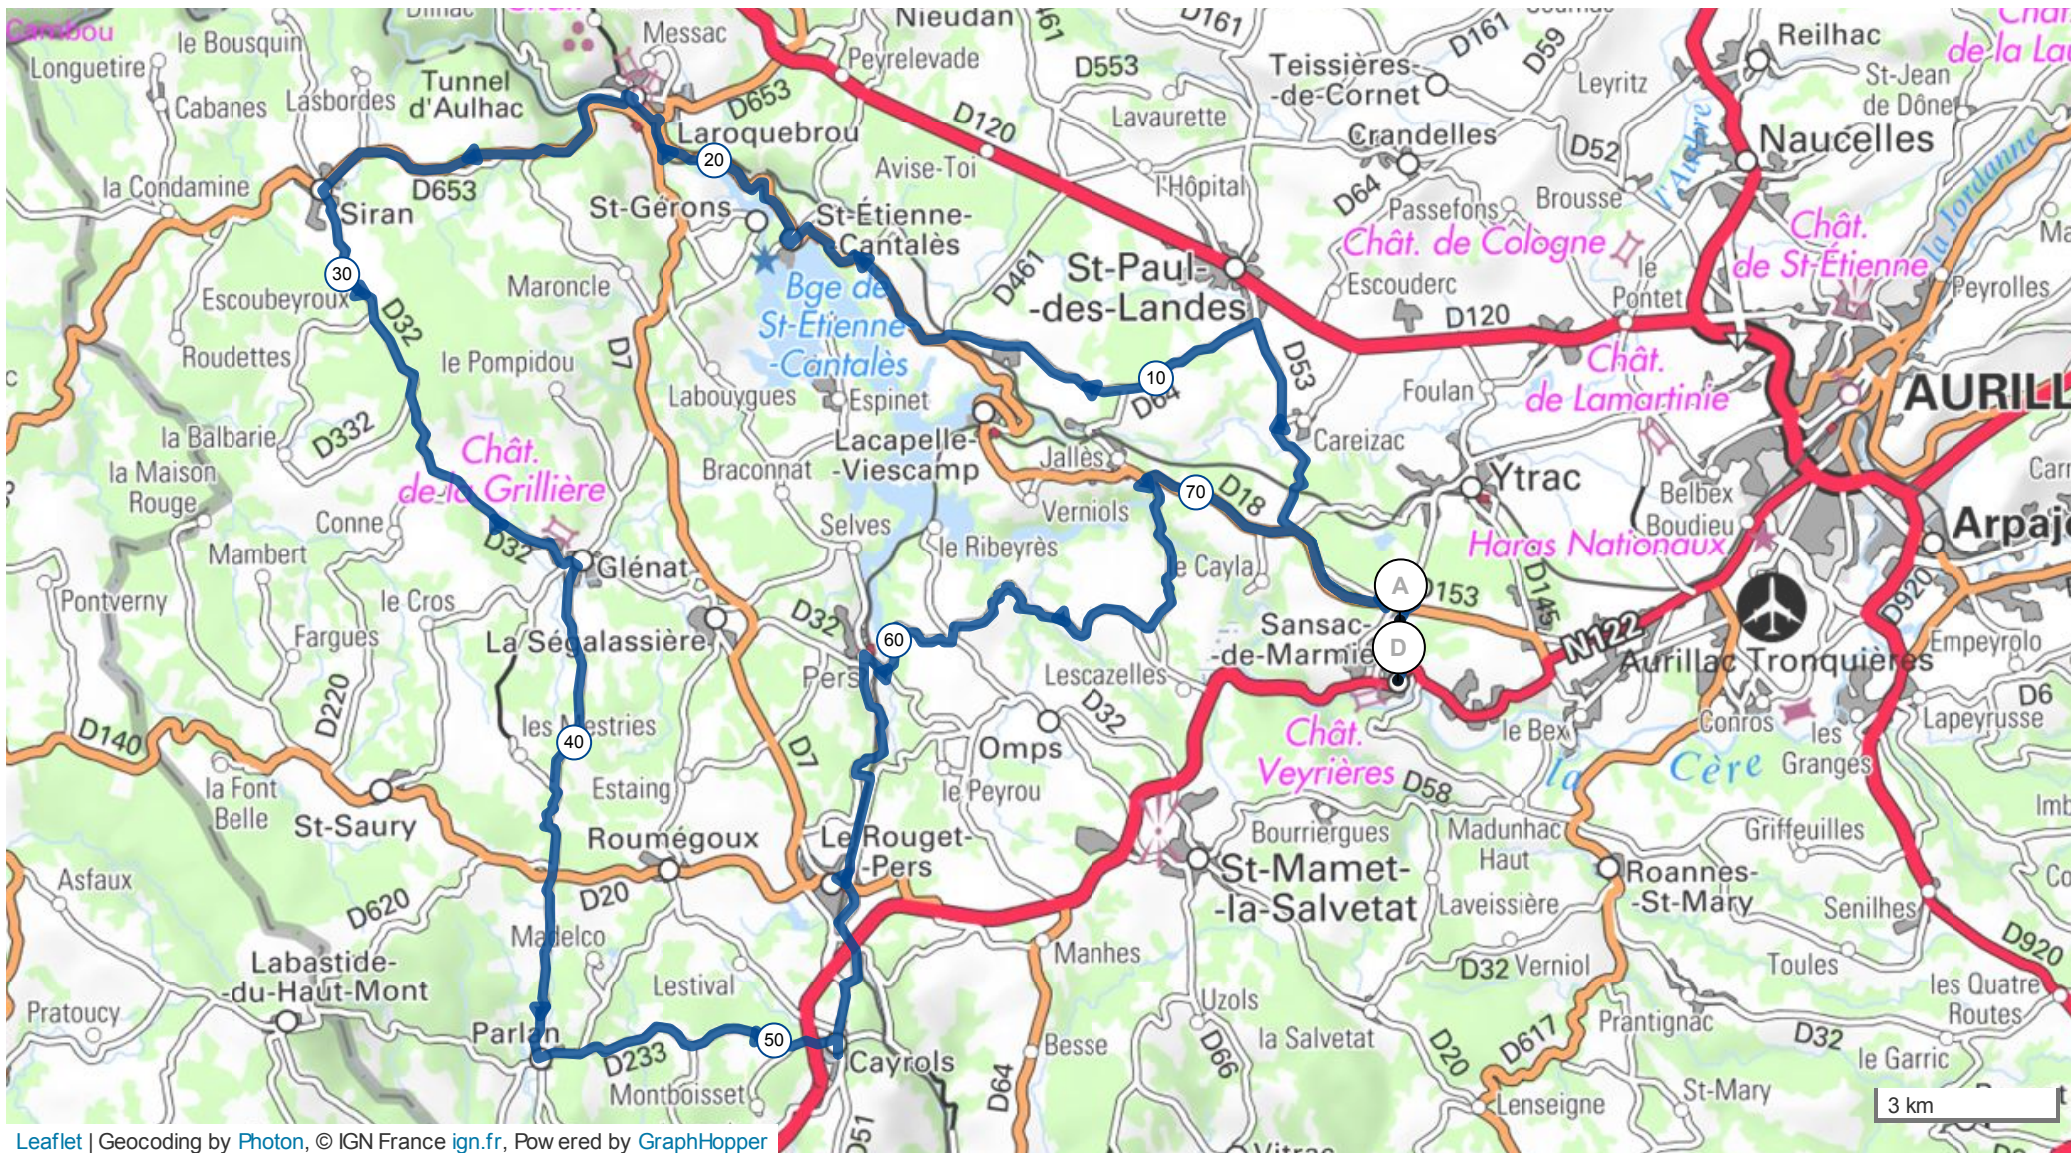

11008211 | Cyclisme - Randonnée | La Sansacoise
Sansac-de-Marmiesse -> Sansac-de-Marmiesse
174.66 km 1153 m 1099 m 446 m 695 m

Leaflet | Geocoding by Photon, © IGN France ign.fr, Powered by GraphHopper

© 2020 Openrunner